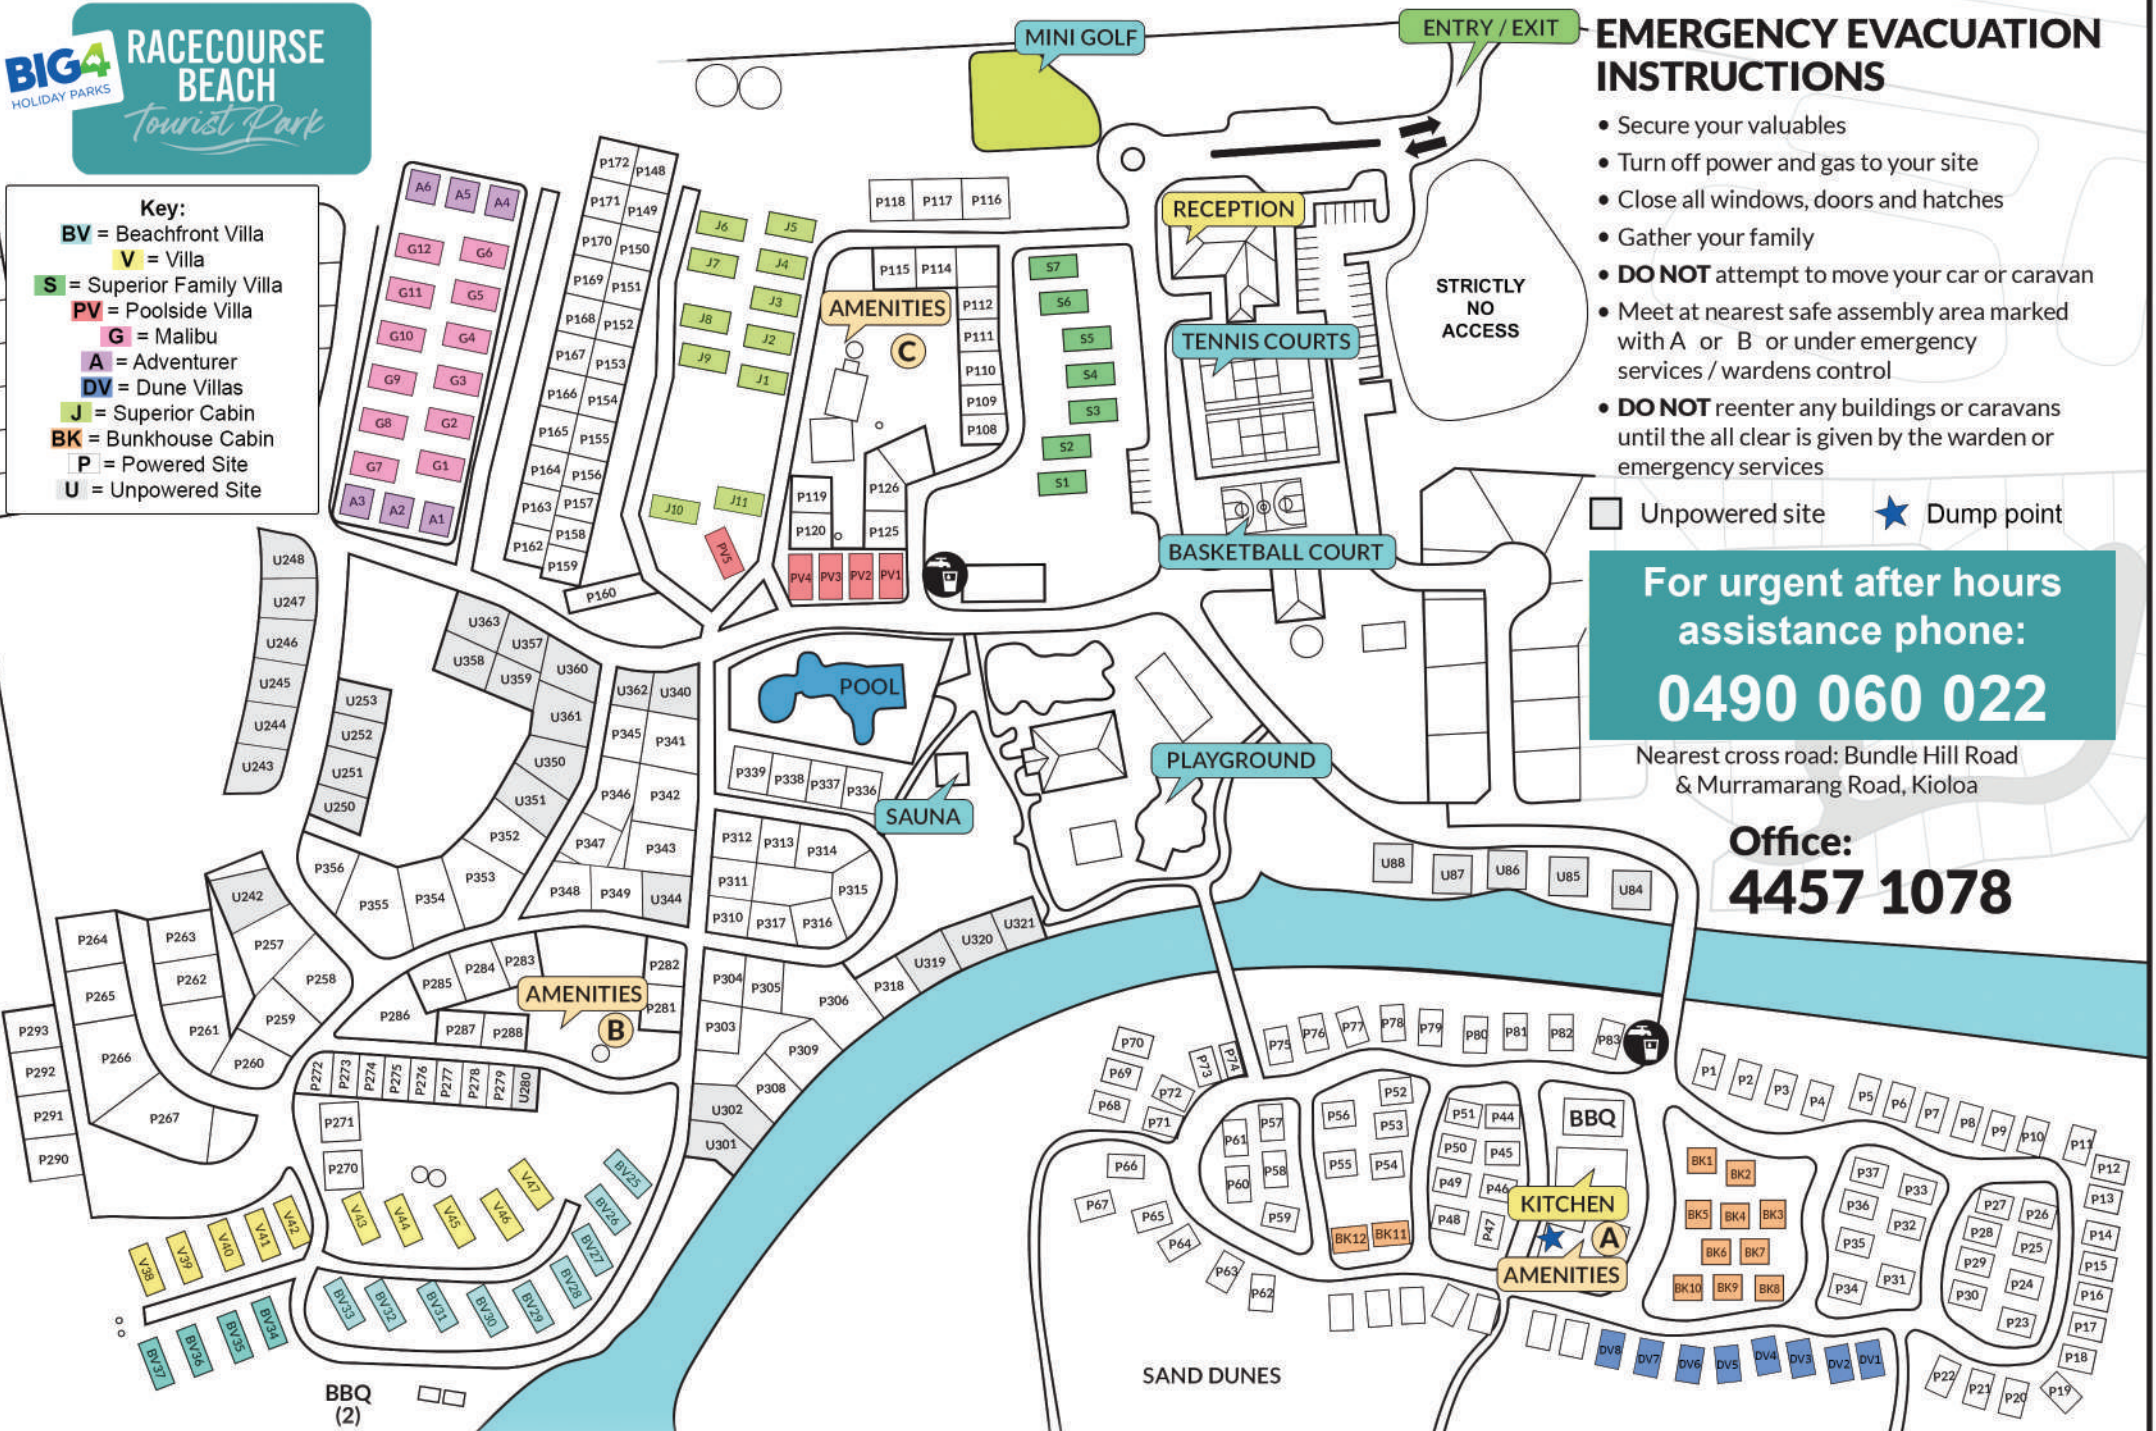

- Key:**
- BV** = Beachfront Villa
  - V** = Villa
  - S** = Superior Family Villa
  - PV** = Poolside Villa
  - G** = Malibu
  - A** = Adventurer
  - DV** = Dune Villas
  - J** = Superior Cabin
  - BK** = Bunkhouse Cabin
  - P** = Powered Site
  - U** = Unpowered Site

**EMERGENCY EVACUATION INSTRUCTIONS**

- Secure your valuables
- Turn off power and gas to your site
- Close all windows, doors and hatches
- Gather your family
- **DO NOT** attempt to move your car or caravan
- Meet at nearest safe assembly area marked with A or B or under emergency services / wardens control
- **DO NOT** reenter any buildings or caravans until the all clear is given by the warden or emergency services

- Unpowered site
- Dump point

**For urgent after hours assistance phone:**  
0490 060 022

Nearest cross road: Bundle Hill Road & Murramarang Road, Kioloa

**Office:**  
4457 1078