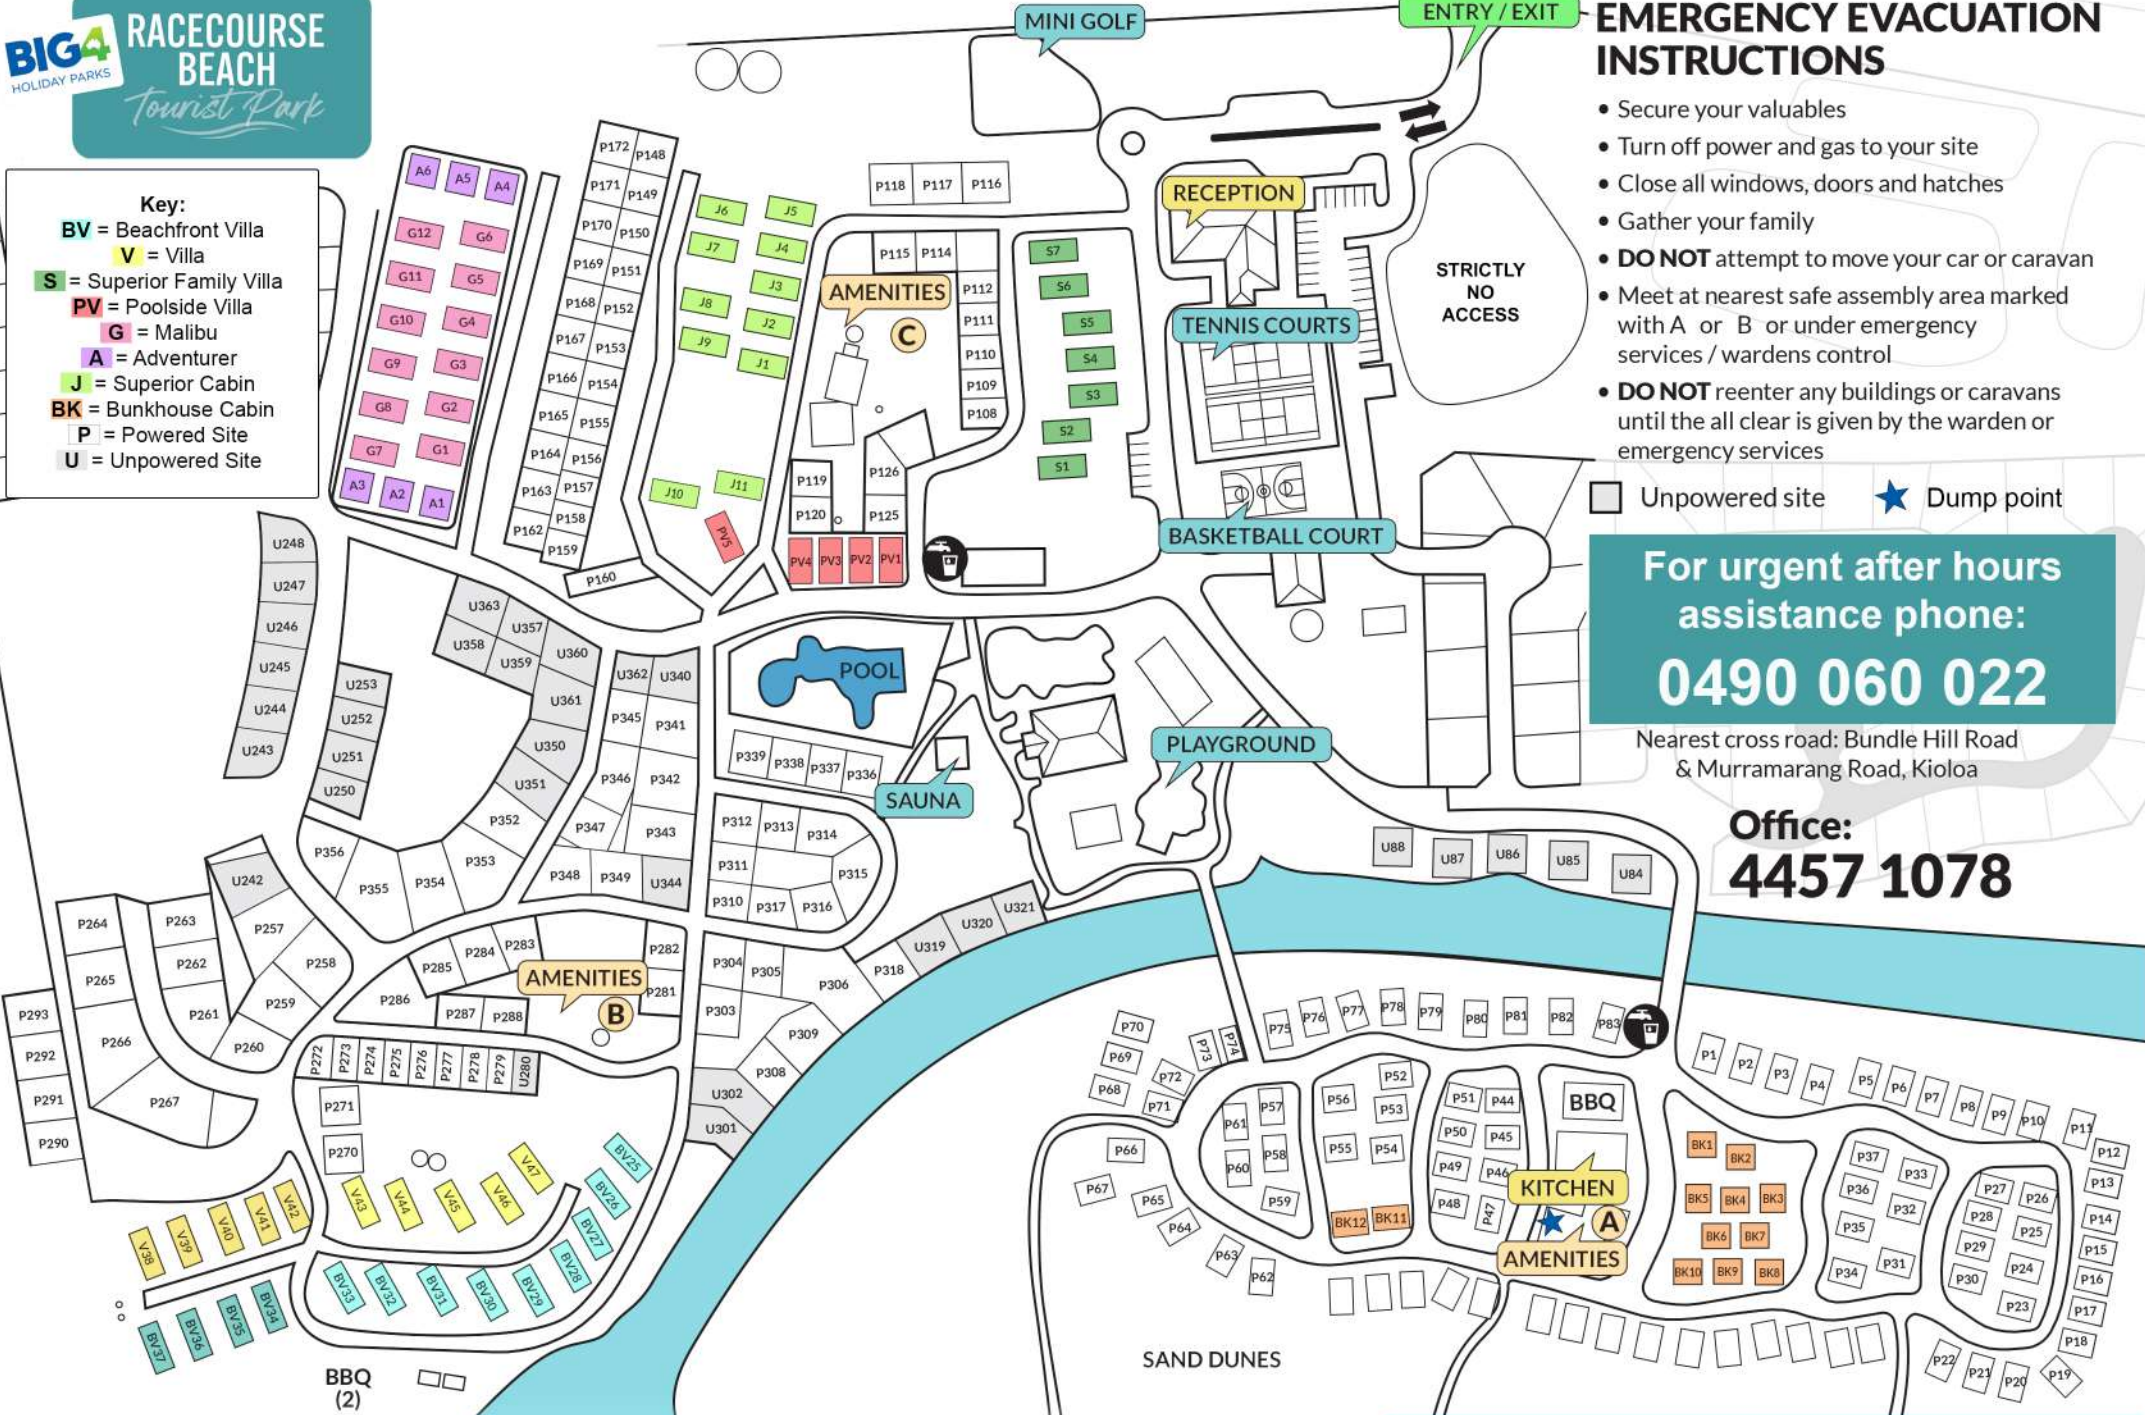

- Key:**
- BV** = Beachfront Villa
  - V** = Villa
  - S** = Superior Family Villa
  - PV** = Poolside Villa
  - G** = Malibu
  - A** = Adventurer
  - J** = Superior Cabin
  - BK** = Bunkhouse Cabin
  - P** = Powered Site
  - U** = Unpowered Site

**EMERGENCY EVACUATION INSTRUCTIONS**

- Secure your valuables
- Turn off power and gas to your site
- Close all windows, doors and hatches
- Gather your family
- **DO NOT** attempt to move your car or caravan
- Meet at nearest safe assembly area marked with A or B or under emergency services / wardens control
- **DO NOT** reenter any buildings or caravans until the all clear is given by the warden or emergency services

□ Unpowered site    ★ Dump point

For urgent after hours assistance phone:  
**0490 060 022**

Nearest cross road: Bundle Hill Road & Murramarang Road, Kioloa

Office:  
**4457 1078**